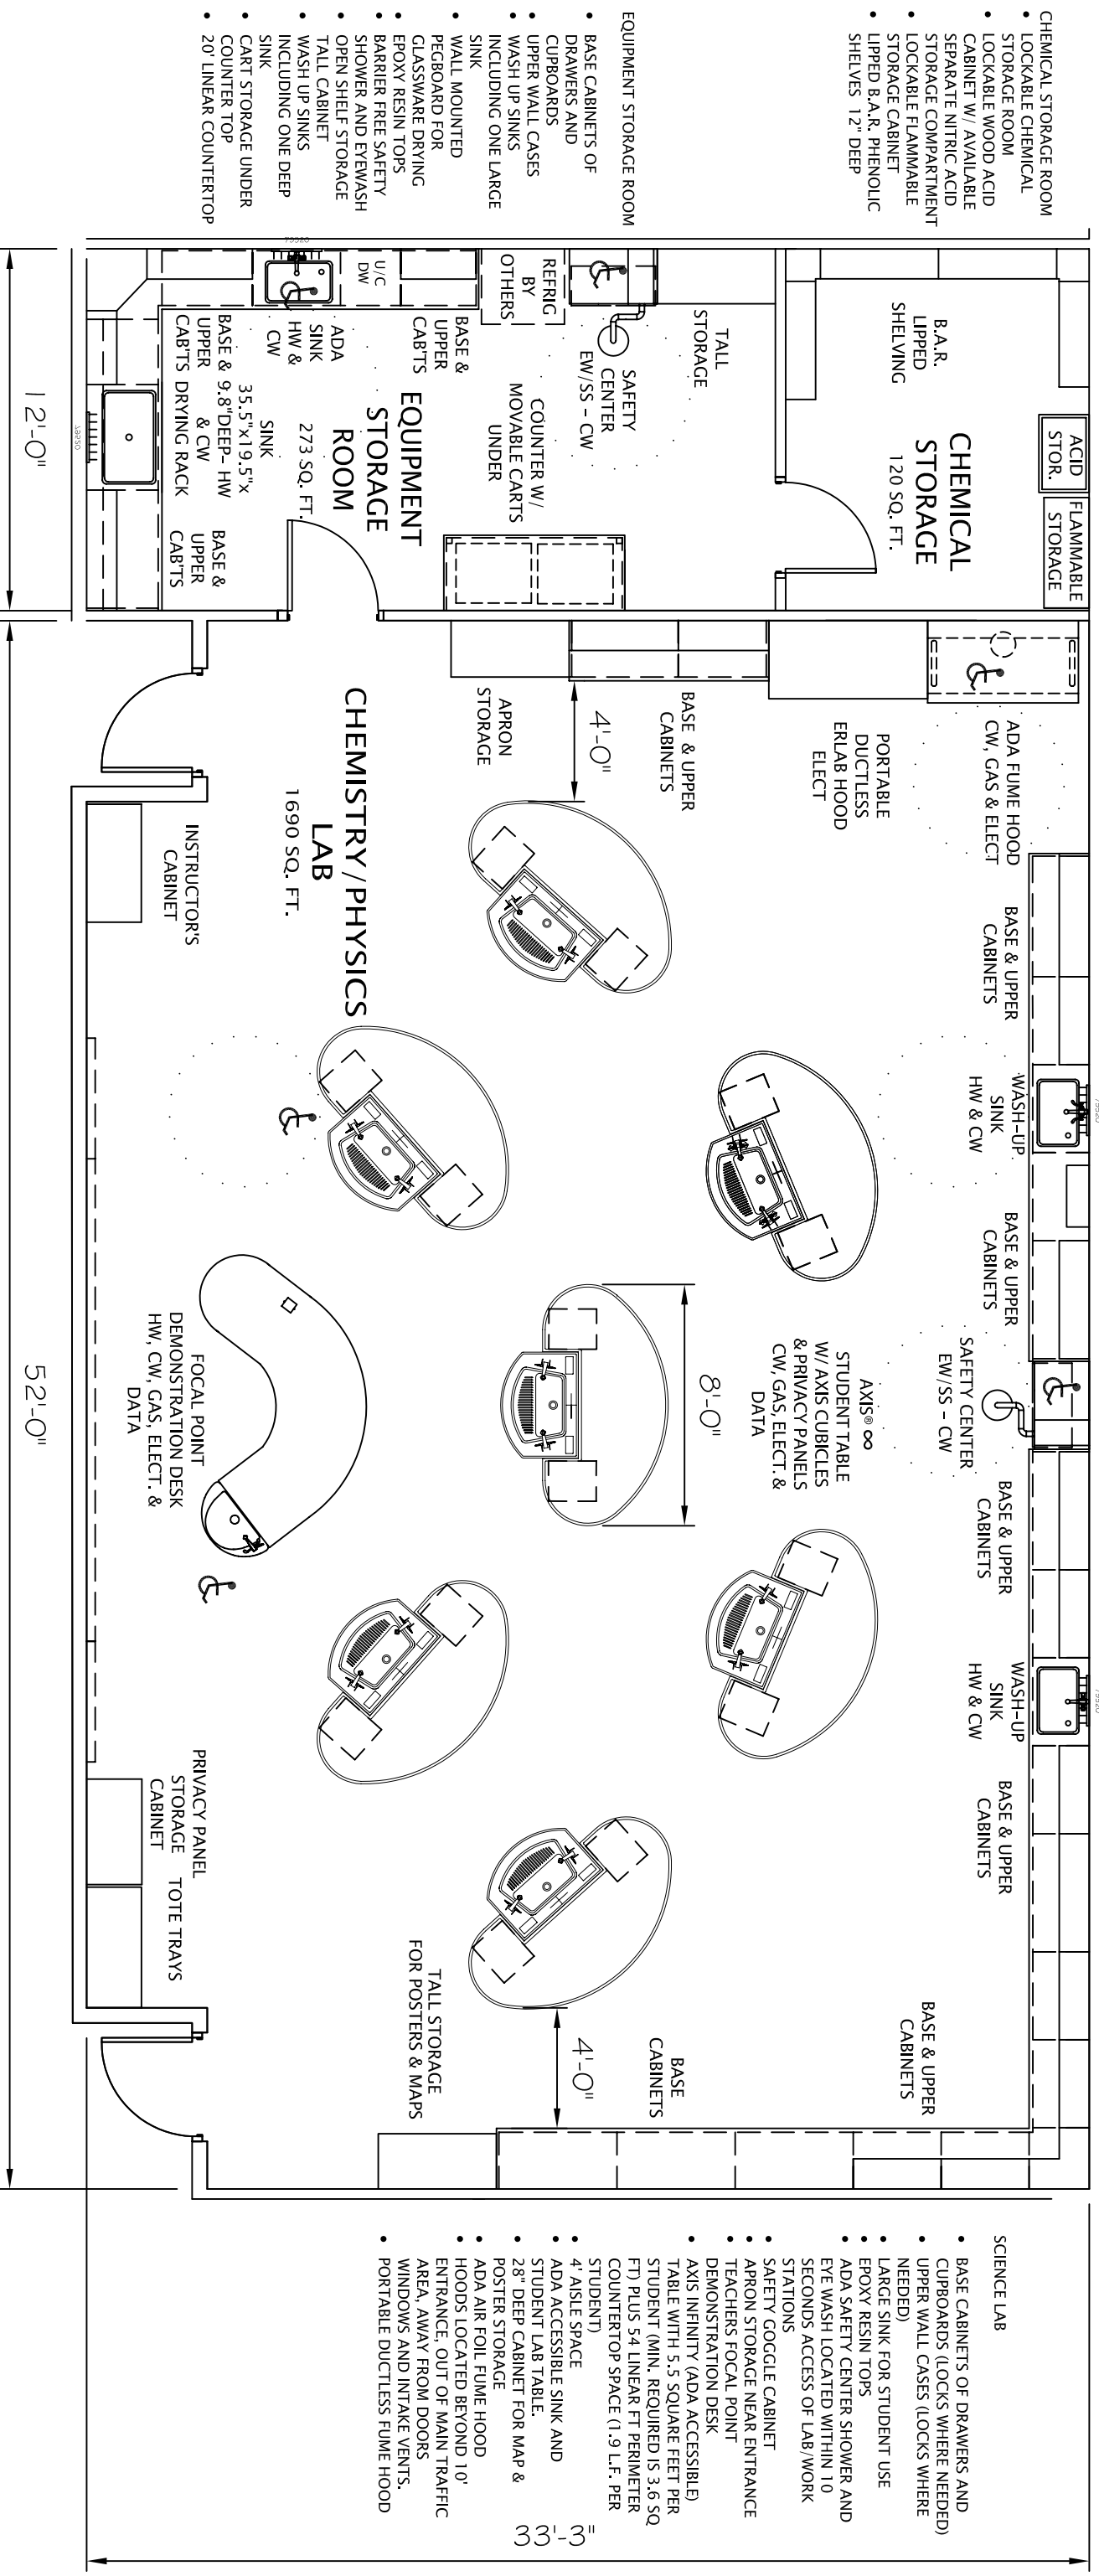

GOOGLE
CABINET

- CHEMICAL STORAGE ROOM
- LOCKABLE CHEMICAL STORAGE ROOM
 - LOCKABLE WOOD ACID CABINET W/ AVAILABLE SEPARATE NITRIC ACID STORAGE COMPARTMENT
 - LOCKABLE FLAMMABLE STORAGE CABINET
 - LIPPED B.A.R. PHENOLIC SHELVES 12" DEEP

- EQUIPMENT STORAGE ROOM
- BASE CABINETS OF DRAWERS AND CUPBOARDS
 - UPPER WALL CASES
 - WASH UP SINKS INCLUDING ONE LARGE SINK
 - WALL MOUNTED PEGBOARD FOR GLASSWARE DRYING
 - EPOXY RESIN TOPS
 - BARRIER FREE SAFETY SHOWER AND EYEWASH
 - OPEN SHELF STORAGE
 - TALL CABINET
 - WASH UP SINKS INCLUDING ONE DEEP SINK
 - CART STORAGE UNDER COUNTER TOP
 - 20' LINEAR COUNTERTOP

COMBINATION CLASSROOM/LAB

(28 STUDENTS)

1690 Square Feet

JOB NAME

**AXIS ∞ – SCIENCE LAB/CLASSROOM
EXAMPLE**

REVISED

PROJ. #
BrookwoodHS

SHEET