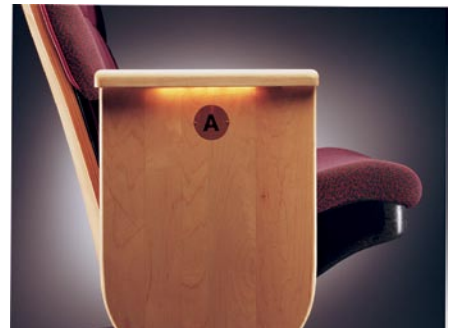

Low Voltage Concealed