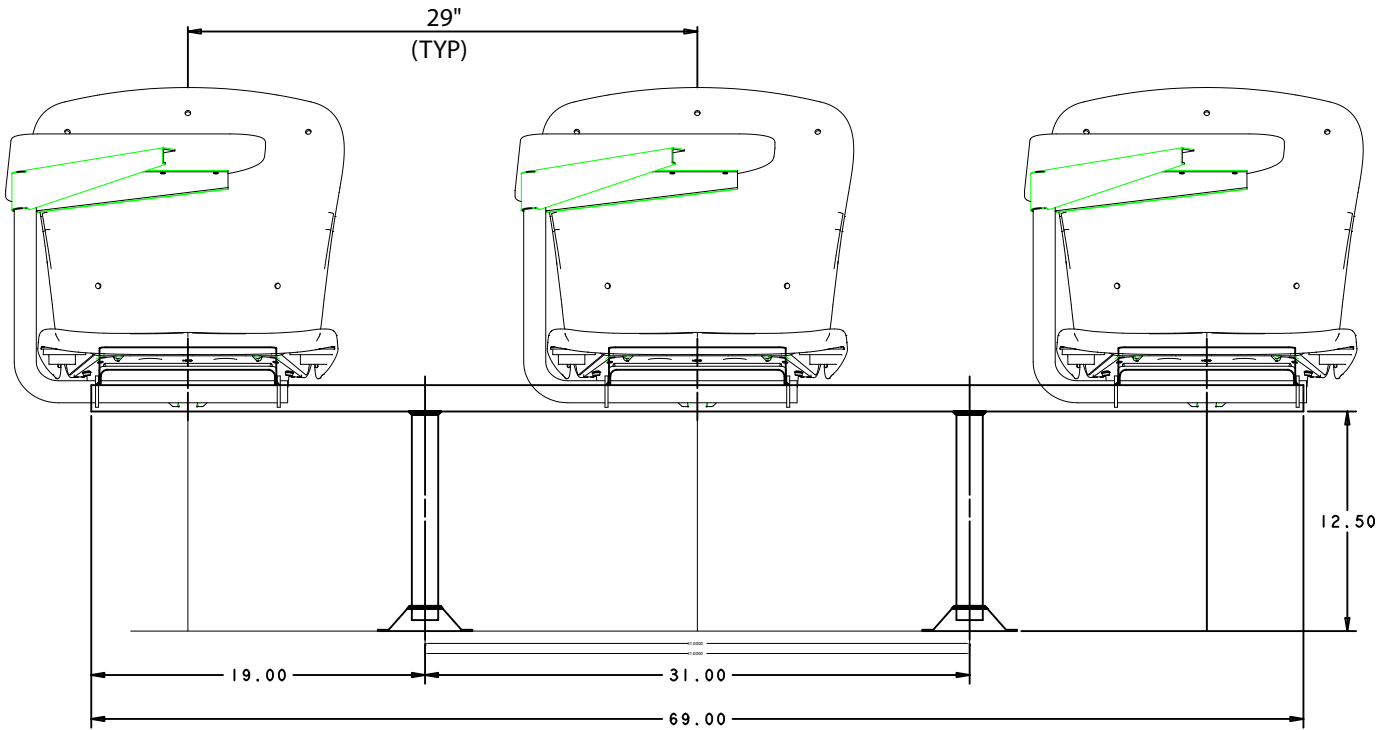

# 670 Fixed Tablet Arm Chair 770 Fixed Tablet Arm Chair

3-CHAIR HORIZONTAL BAR MOUNT