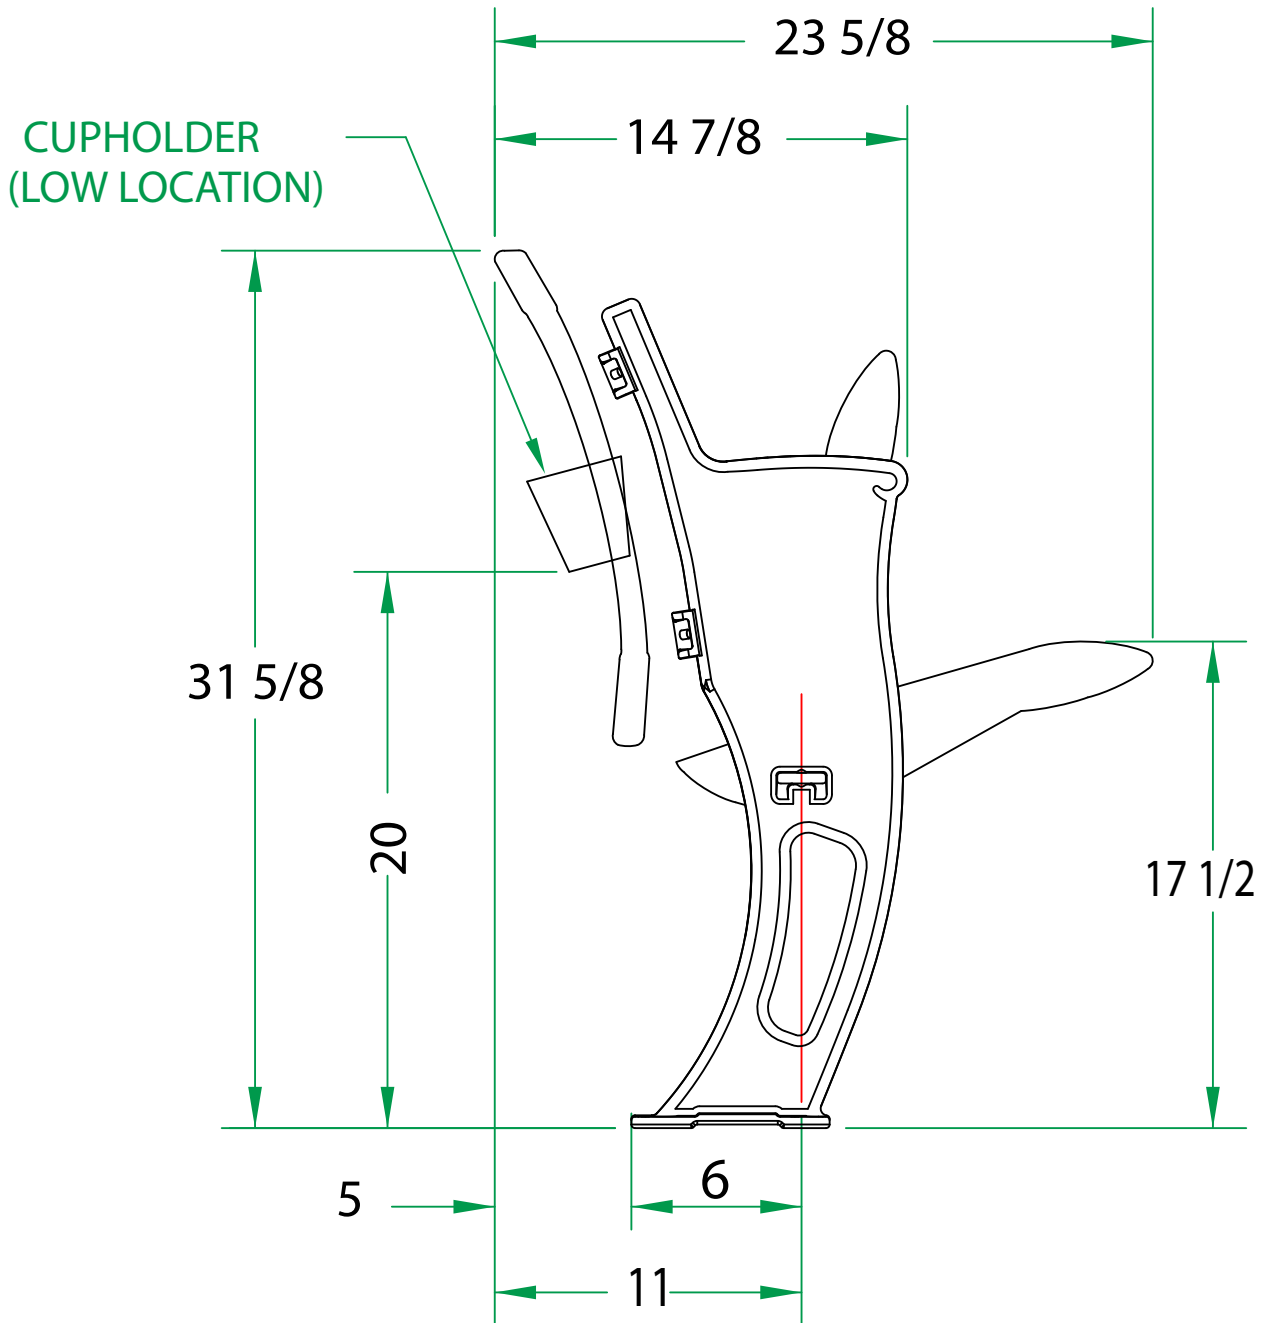

130.35.35 Centurion Floor Mount

W/CUPHOLDER-LOW LOCATION

***CHAIR SIZE LINE**