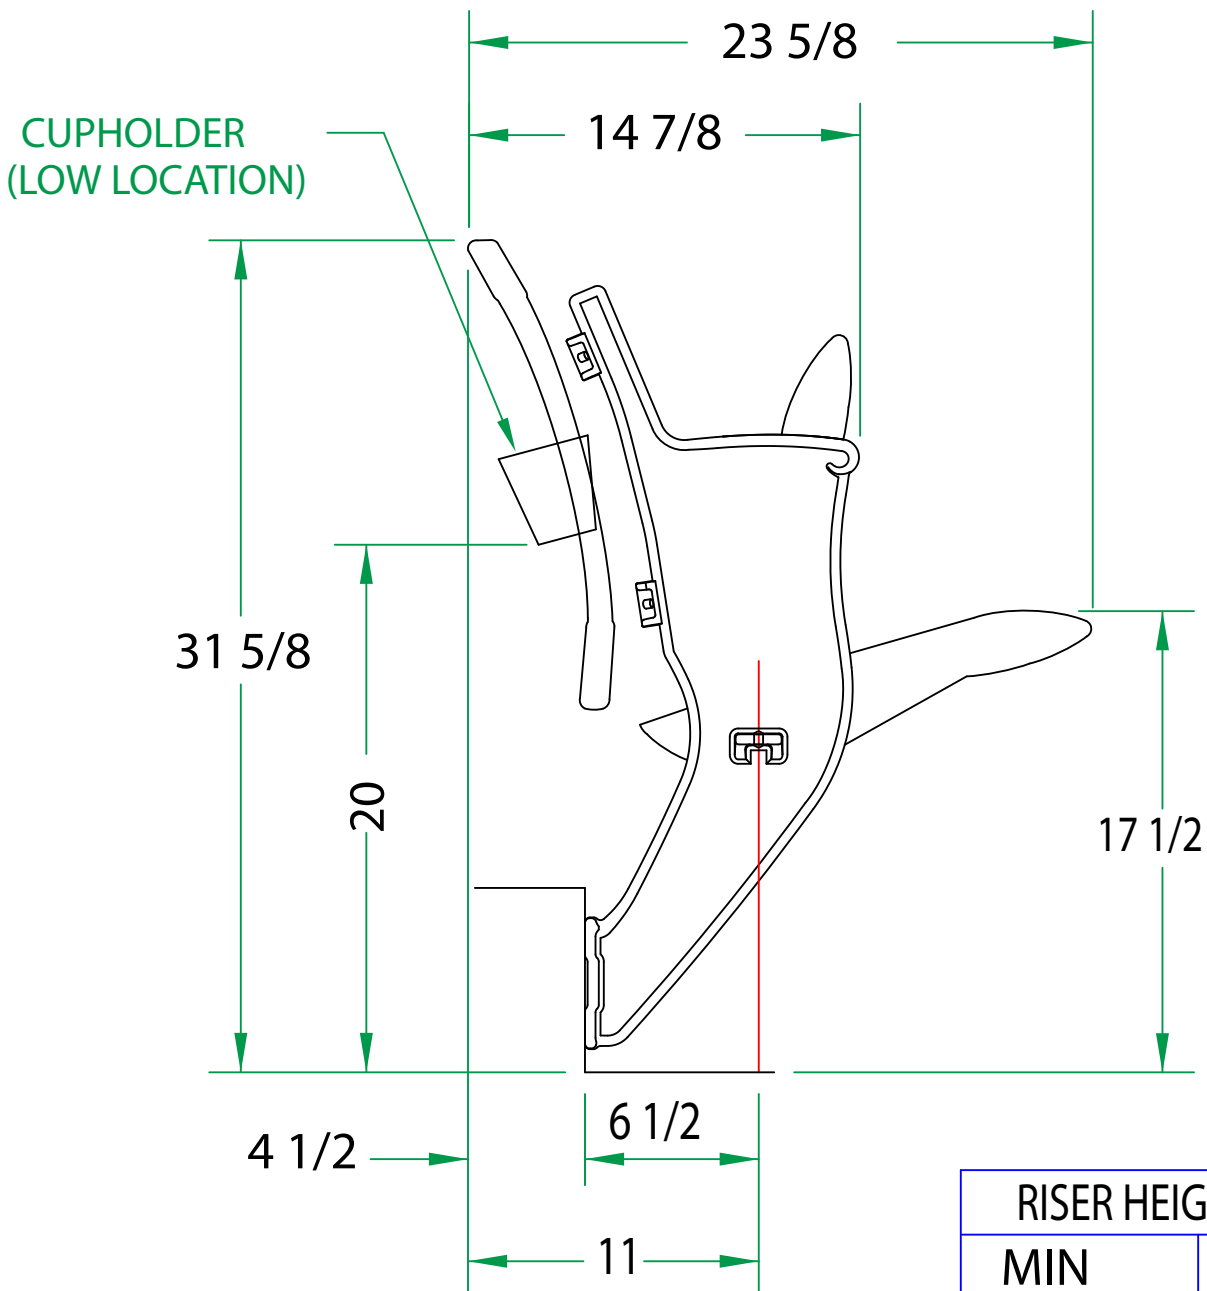

# 130.35.35 Centurion Low Riser Mount

RISER HEIGHTS	
MIN	7
MAX	13

**\*CHAIR SIZE LINE**