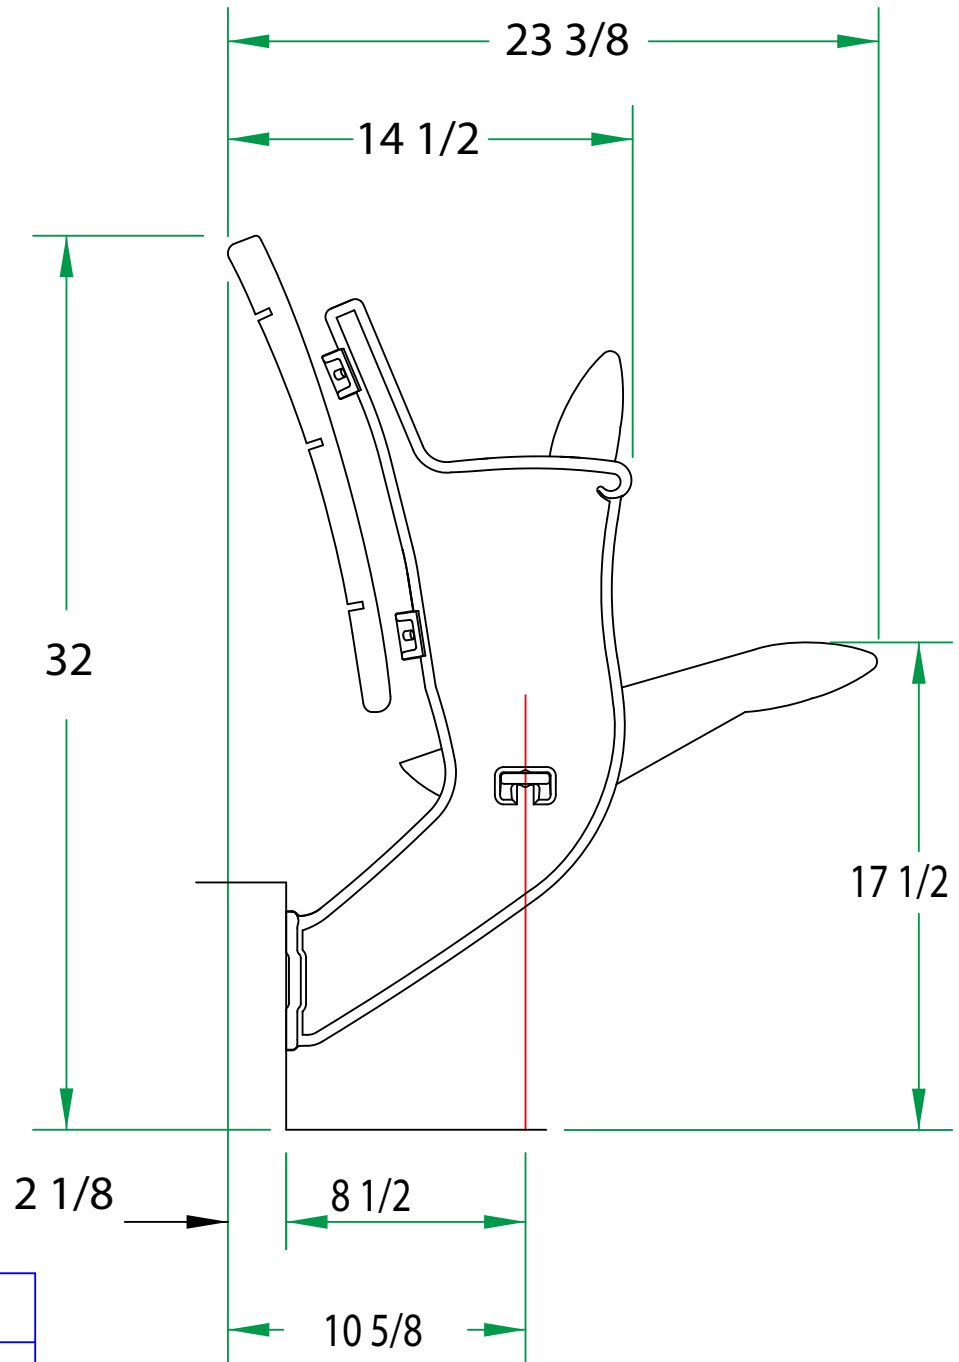

39.35.35 Senator

High Riser Mount

RISER HEIGHTS	
MIN	9
MAX	24

*CHAIR SIZE LINE