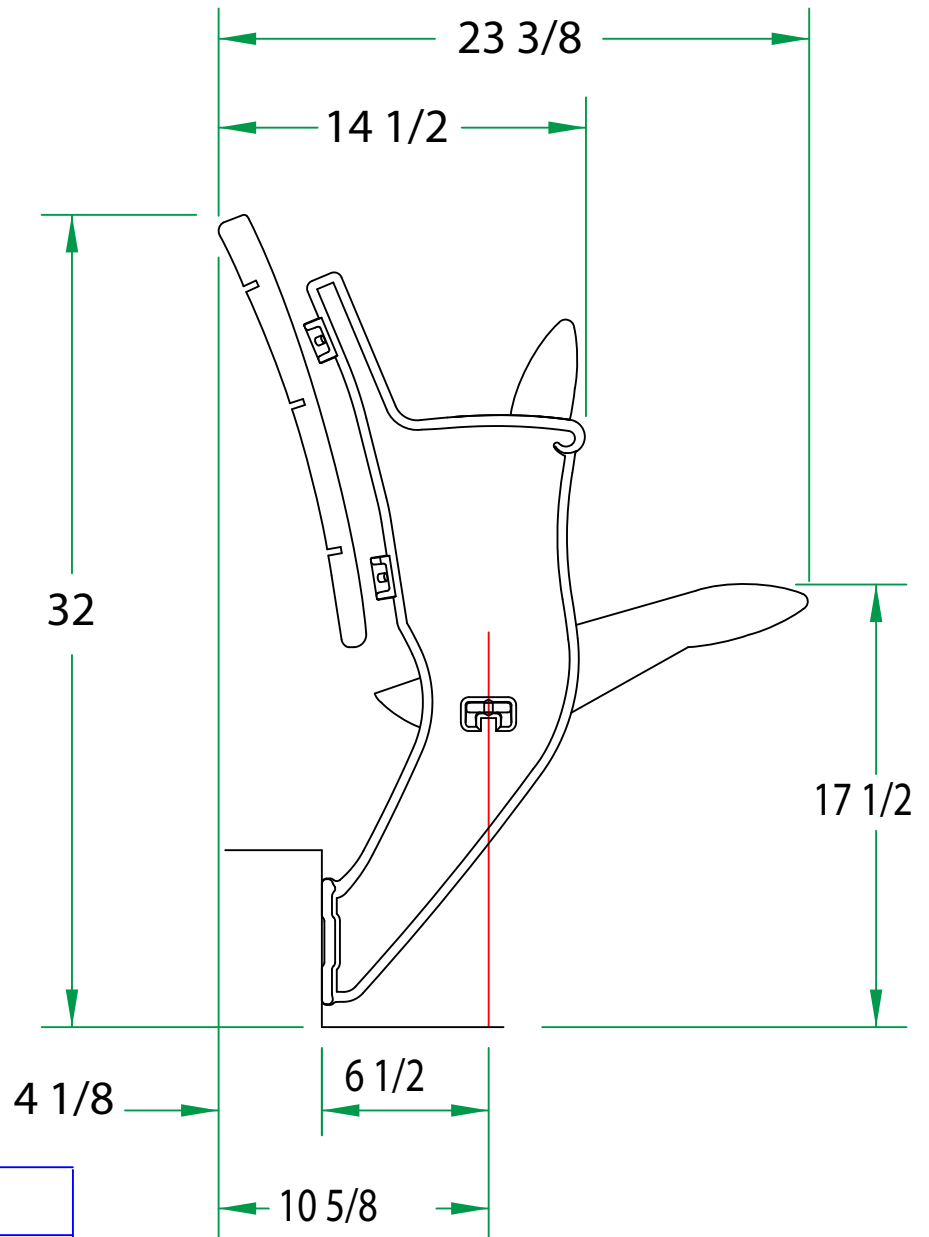

39.35.35 Senator

Low Riser Mount

RISER HEIGHTS	
MIN	7
MAX	15

*CHAIR SIZE LINE