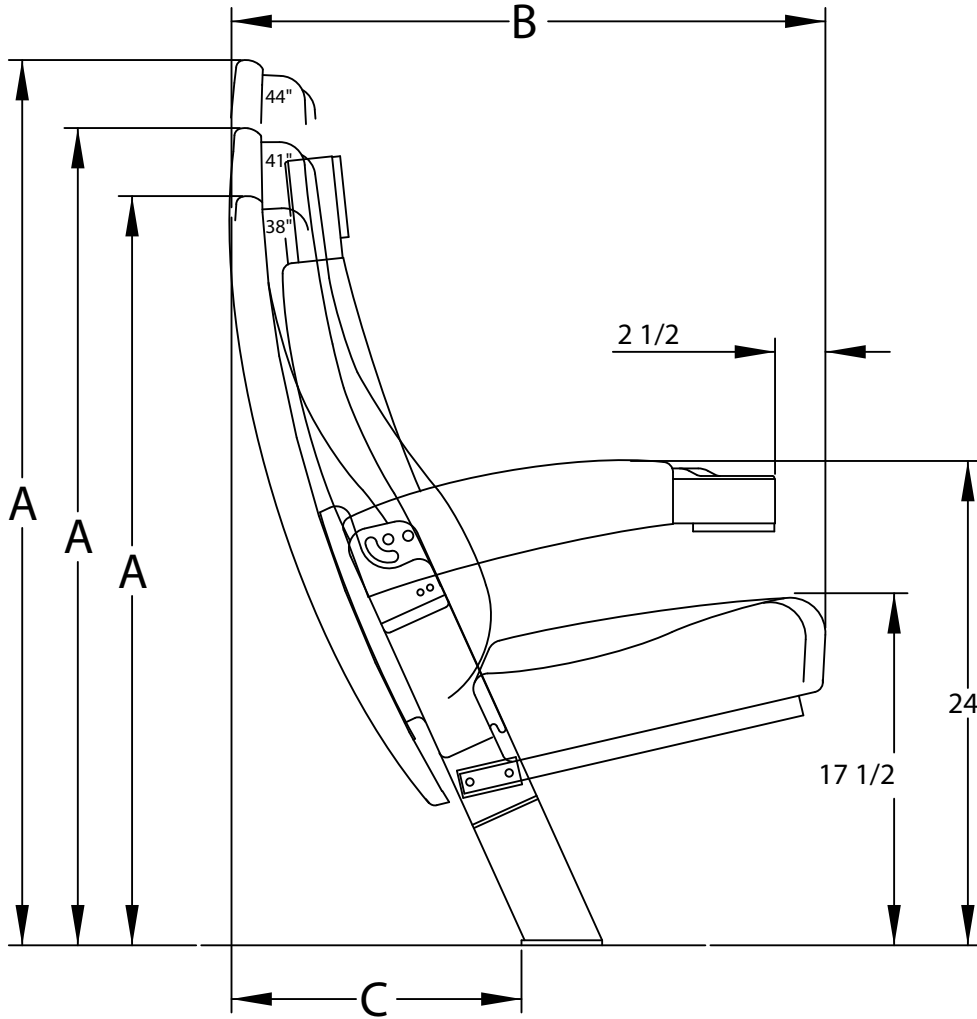

71.70.41 Signature

Flip-Up Arm

	BACK HEIGHT	DIM. A	DIM. B	DIM. C
BACK PITCH 16°	38" BACK	37 3/16	29 7/16	14 3/8
	41" BACK	40 9/16		
	44" BACK	43 15/16		
BACK PITCH 20°	38" BACK	36 1/4	31	16 1/2
	41" BACK	39 5/8	31 5/16	
	44" BACK	43	31 9/16	

NEW 3/28/02 DEW

PROFILE SHOWN WITH NO SEAT GAP.

ADD 1" TO 'B' IF SEAT GAP IS DESIRED.